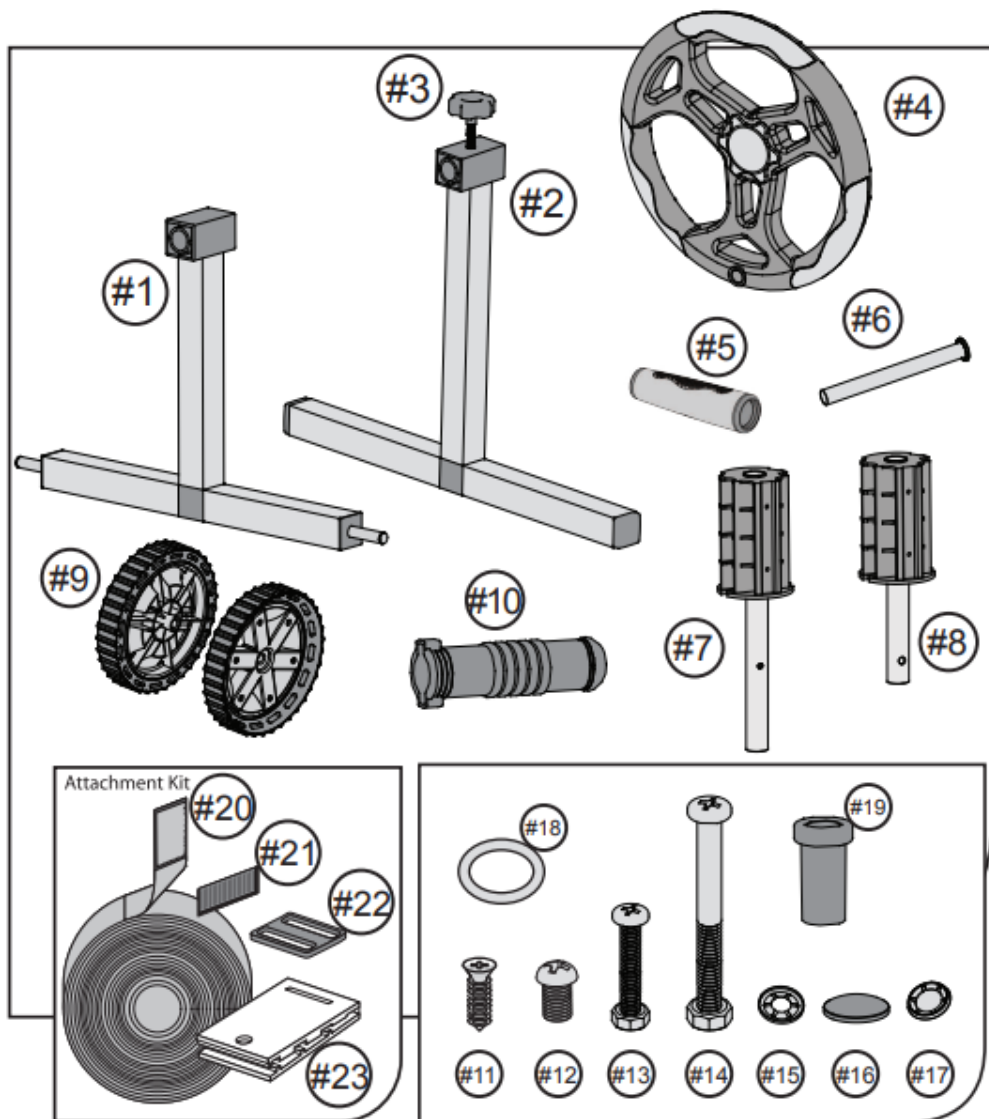

## OKU Aufrollvorrichtung

### Madrid, fahrbar

1

Ref	Qty
#1	1
#2	1
#3	1
#4	1
#5	1
#6	1
#7	1
#8	1
#9	2
#10	1
#11	4
#12	12
#13	1
#14	1
#15	2
#16	2
#17	1
#18	1
#19	1
#20	8
#21	8
#22	8
#23	8

2

3

4

5

6